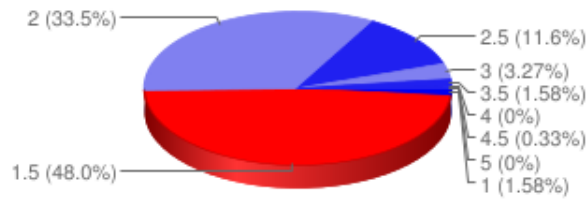

Church Micro caches by Difficulty Rating