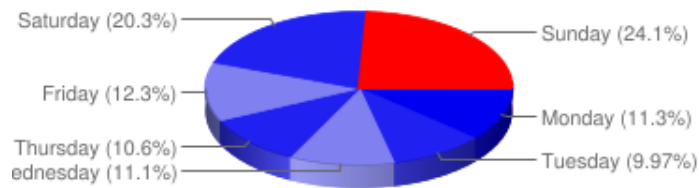

366 Found Dates, out of 366 (100%)

Placed caches found by Weekday