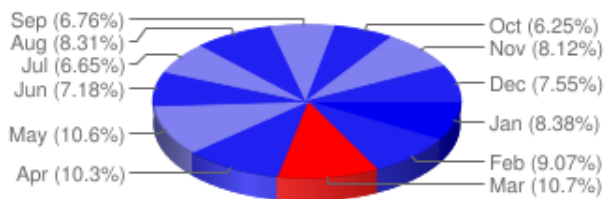

Placed caches found by Month