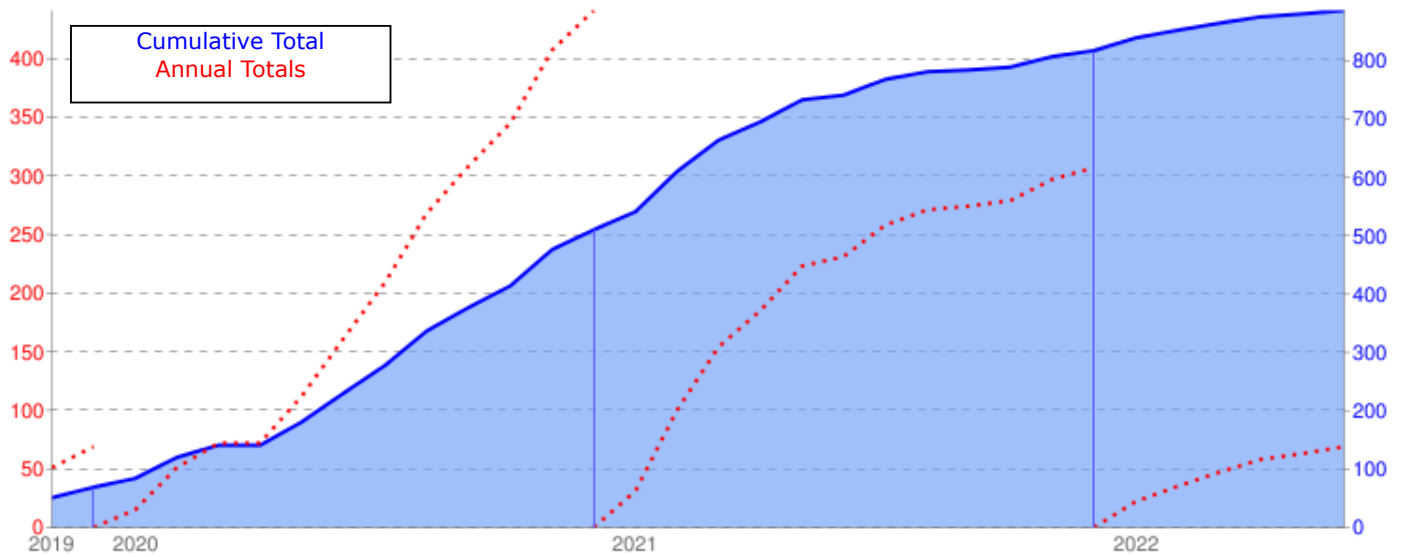

## Placed Statistics

### Cumulative Church Micro Caches by Month

### Placed by Month

2022
2021
2020
2019
All

#### 2022

Total placed	<b>69</b>
Days placed	<b>39</b>
Average placed per placed day	<b>1,8</b>
Overall placed per day	<b>0,4</b>
Average placed per week	<b>3,0</b>
Average placed per month	<b>13,0</b>