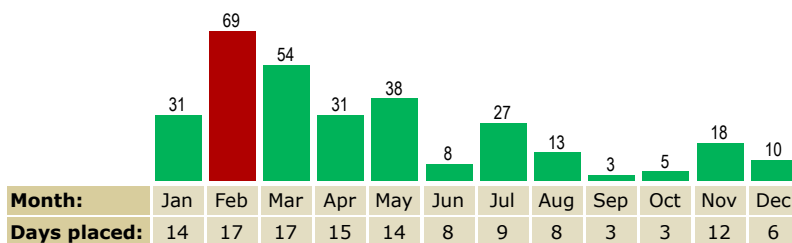

### Cumulative Church Micro Caches by Month

### Placed by Month

2022
2021
2020
2019
All

#### 2022

Total placed	<b>69</b>
Days placed	<b>39</b>
Average placed per placed day	<b>1,8</b>
Overall placed per day	<b>0,4</b>
Average placed per week	<b>3,0</b>
Average placed per month	<b>13,0</b>

#### 2021

Total placed	<b>307</b>
Days placed	<b>126</b>
Average placed per placed day	<b>2,4</b>
Overall placed per day	<b>0,8</b>
Average placed per week	<b>5,9</b>
Average placed per month	<b>25,6</b>