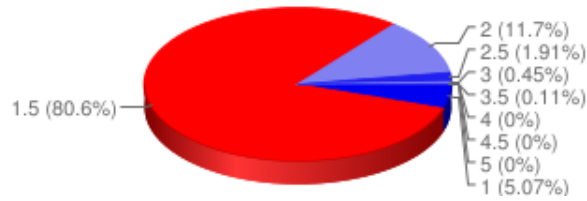

Church Micro caches by Terrain Rating

Church Micro Caches Difficulty / Terrain Chart

		Terrain										
		1	1.5	2	2.5	3	3.5	4	4.5	5		
Difficulty	1	2	12									14
	1.5	18	383	19	4	1	1					426
	2	14	232	44	6	1						297
	2.5	7	60	33	3							103
	3	3	16	6	3	1						29
	3.5	1	9	2	1	1						14
	4											0
	4.5		3									3
	5											0
		45	715	104	17	4	1	0	0	0		

*28 Diff/Terr combinations placed, out of 81
49 (5,5%) placed church micros were rated with Diff or Terr of 3 or greater*